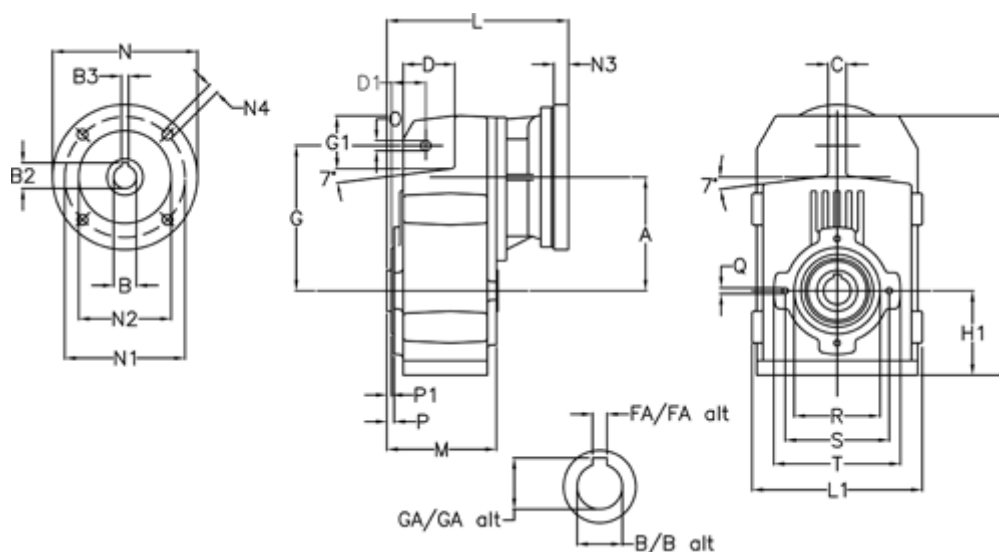

Article number: 29560312843225

Description: Shaft mounted gear  
A313H35-128,4-P71B5

## Measures

A = 150.50	FA = 10	M = 125.0	Q = M10x17
B = 35	G = 170	N = 160	R = 110
B1 = 14	G1 = 84.0	N1 = 130	S = 130
B2 = 16.3	GA = 38.3	N2 = 110	T = 150
B3 = 5	H = 326.0	N4 = M8x16	
C = 20	H1 = 102.0	O = 13	
D = 68.0	L = 225.5	P = 6.5	
D1 = 54.0	L1 = 210	P1 = 3.5	